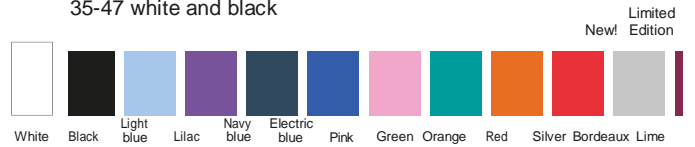

100% Made in Spain

FLOTANTES EVOLUTION

Size: 35-45 all colors
35-46 electric blue
35-47 white and black

95 grs. each shoe
Improved sole grip
Optional Coolmax insole

FLOTANTES

Size: 35-42 lime
35-45 all colors
35-46 electric blue, green and navy blue
35-47 white and black

95 grs. each shoe
Optional Coolmax insole

FLOTANTES GRUYERE

Size: 35-43 red and sea water
35-45 all colors
35-46 electric blue
35-47 white and black

95 grs. each shoe
Optional Coolmax insole

FLOTANTES SHOES

Size: 35-45 all colors
35-47 white and black

95 grs. each shoe
Optional Coolmax insole

FLOTANTES ANTIESTÁTICO

Size: 35-45 all colors
35-47 white and black

125 grs. each shoe

FLOTANTES VELCRO

Size: 35-45

125 grs. each shoe
Improved sole grip
EVA insole lined Coolmax